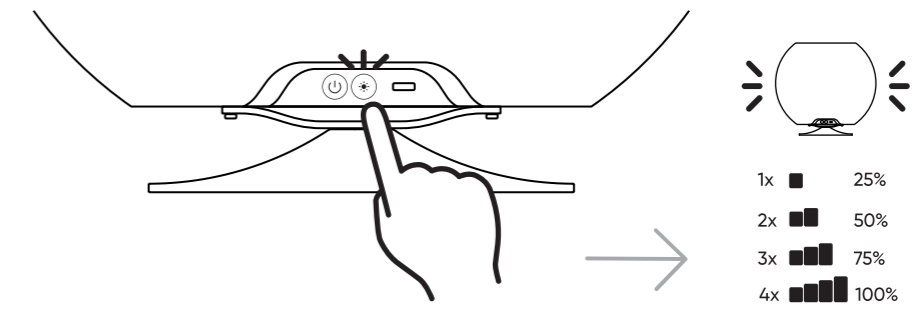

Light Dimmer