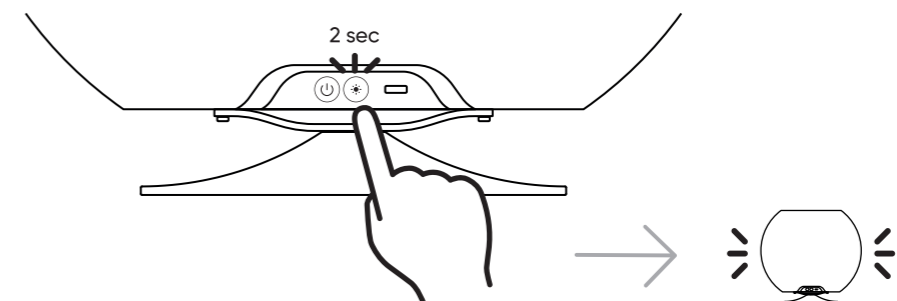

kooduu

Power On/Off

Connect Bluetooth Device

Play Music

Light On/Off

Sphere

Quick Start Guide

V 1.1 2022