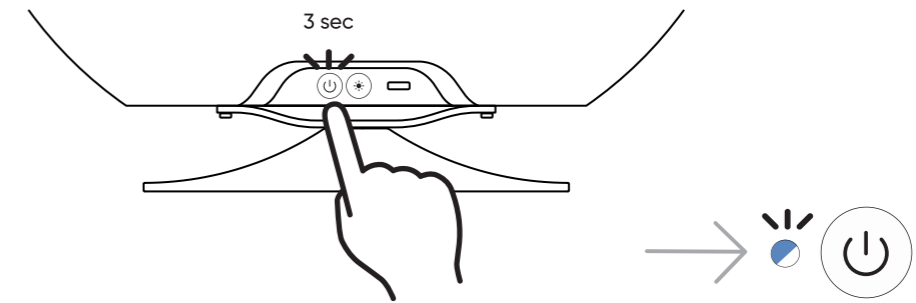

kooduu

Power On/Off

Connect Bluetooth Device

Play Music

Light On/Off

Sphere

Quick Start Guide

V 1.1 2022