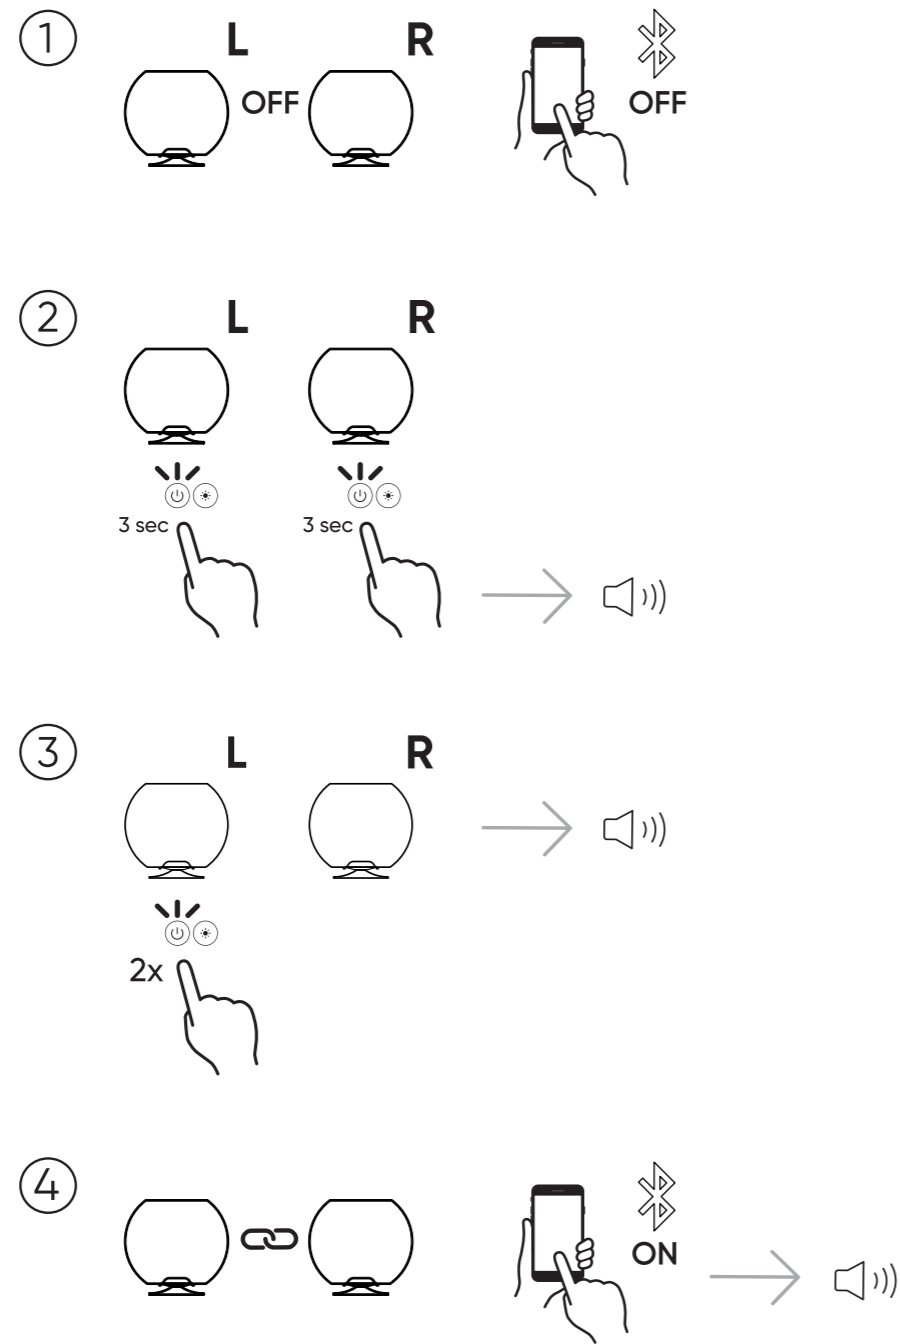

kooduu

Power On/Off

Connect Bluetooth Device

Play Music

Light On/Off

Sphere

Quick Start Guide

V 1.1 2022

Pairing Mode

Light Dimmer

Charging

LED status

Unpair

Reset