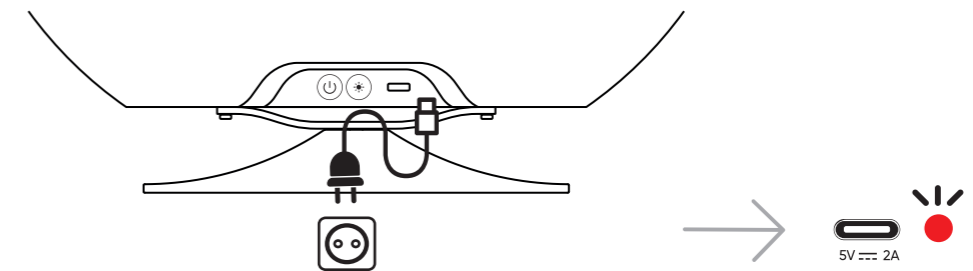

Pairing Mode

Light Dimmer

Charging

LED status

Unpair

Reset