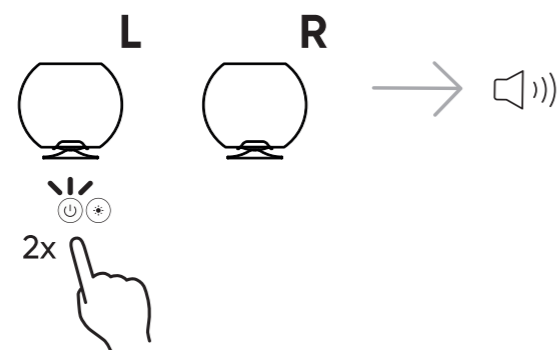

Pairing Mode

Light Dimmer

Charging

LED status

Unpair

Reset