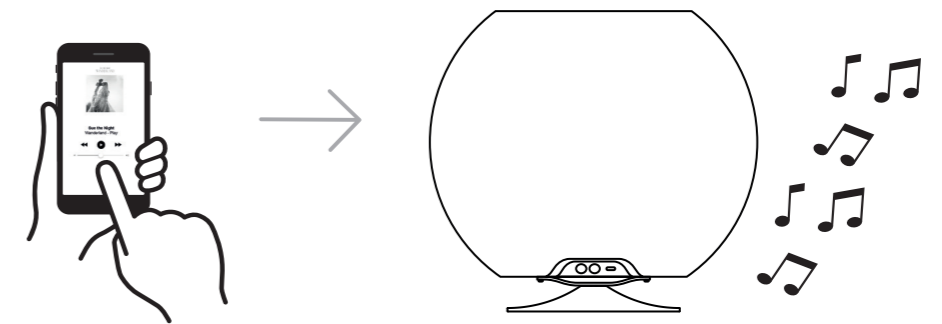

kooduu

Power On/Off

Connect Bluetooth Device

Play Music

Light On/Off

Sphere

Quick Start Guide

V 1.1 2022