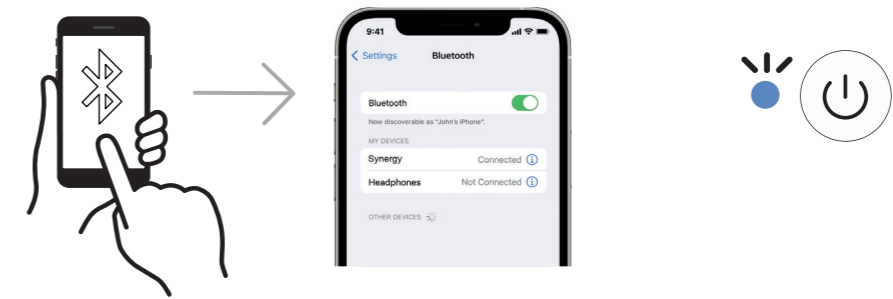

kooduu

Power On/Off

Connect Bluetooth Device

Play Music

Light On/Off

Sphere

Quick Start Guide

V 1.1 2022